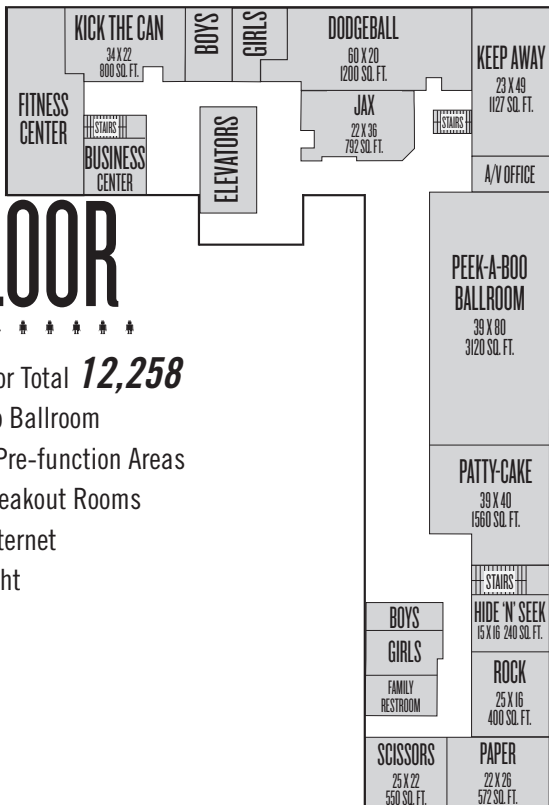

2ND FLOOR

Second Floor Total **12,258**

Peek-A-Boo Ballroom

Expansive Pre-function Areas

Multiple Breakout Rooms

Wireless Internet

Natural Light

3RD FLOOR

Third Floor Total **15,521**

Four Square Ballroom & Patio

Marco Polo Ballroom & Patio

Expansive Pre-function Areas

Wireless Internet

Natural Light

TOTAL SQUARE FOOTAGE
 * * * * *
27,779