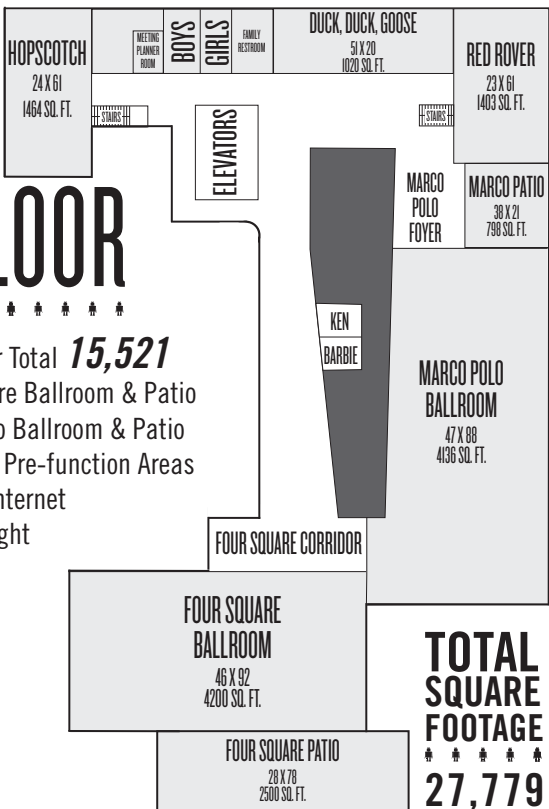

2ND FLOOR

Second Floor Total **12,258**

Peek-A-Boo Ballroom

Expansive Pre-function Areas

Multiple Breakout Rooms

Wireless Internet

Natural Light

3RD FLOOR

Third Floor Total **15,521**

Four Square Ballroom & Patio

Marco Polo Ballroom & Patio

Expansive Pre-function Areas

Wireless Internet

Natural Light

TOTAL SQUARE FOOTAGE
 * * * * *
27,779